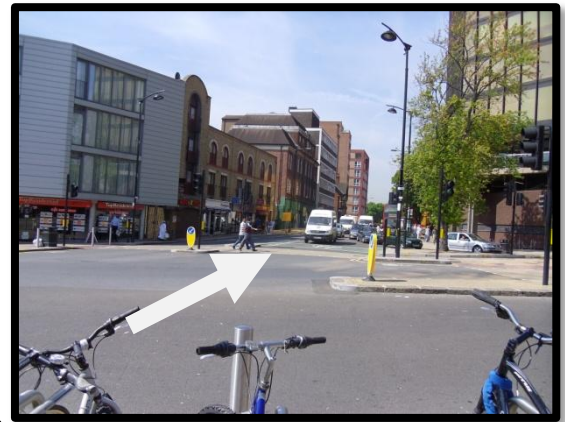

Directions From: Wood Green Tube Station

Walk down **Station Road**
(W3 route)

Cross to **Tower Terrace** towards the **Job centre**.

Continue walking round **Western Road** towards **The Decorium** and continue round the road.

On the left are the gates to The **Chocolate Factory** car park.

Enter through the gates and reception is through **Building D**.