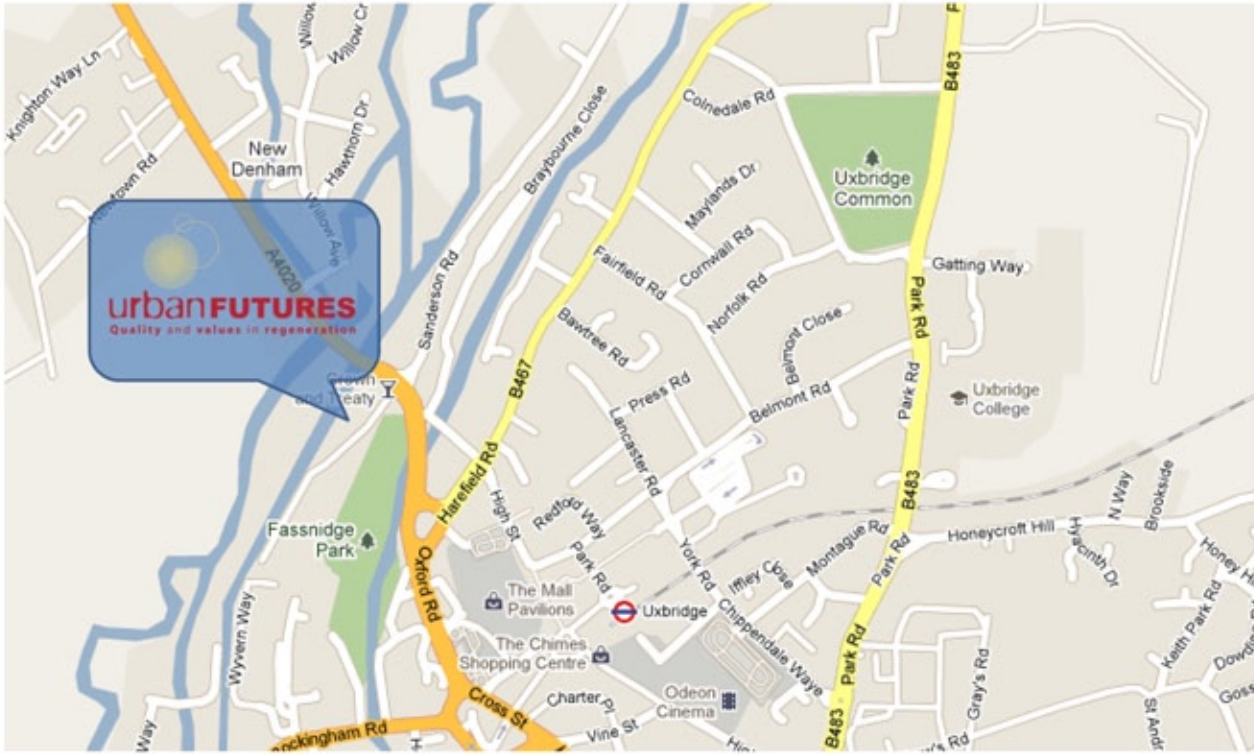

Directions From: Uxbridge Station

Walk:

- Head northeast on Baker's Rd toward Park Rd
- Turn left onto Park Rd
- Turn left onto Belmont Rd
- Turn right onto High St
- Slight left to stay on High St
- Turn left onto Harefield Rd/B467
- At the roundabout, take the 2nd exit onto Oxford Rd/A4020
- Turn left at Sanderson Rd

Bus:

- Uxbridge, Uxbridge (Stop N), 58 Bus towards Britwell, Claycots Primary School
- Uxbridge, Uxbridge High Street (N-bound), Walk to Regus House, Highbridge Industrial Estate, Uxbridge UB8 1HR

Buses to Uxbridge Station: